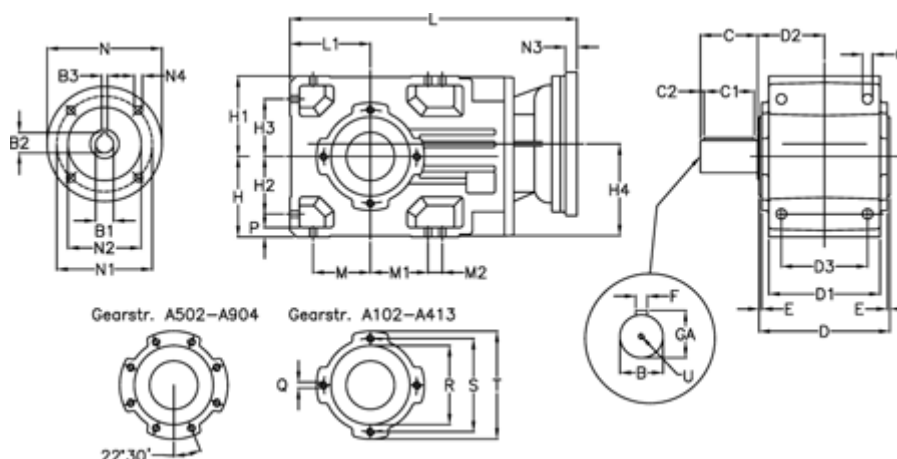

Article number: 29600106591225  
 Description: Bevel helical gearbox  
 A102UR-65,9-P71B5

## Measures

B = 25	D1 = 95	H1 = 70	M2 = 0	Q = M8x12
B1 = 14	D2 = 63.0	H2 = 50	N = 160	R = 80
B2 = 16.3	D3 = 75	H3 = 50	N1 = 130	S = 100
B3 = 5	Description = A102UR-xx-P71 B5	H4 = 83.0	N2 = 110	T = 120
C = 45	E = 3.0	L = 282.5	N3 = -	U = M8x19
C1 = 35	F = 8	L1 = 70	N4 = M8x16	
C2 = 5.0	GA = 28	M = 50	O = 9.5	
D = 117	H = 70	M1 = 50	P = 9	